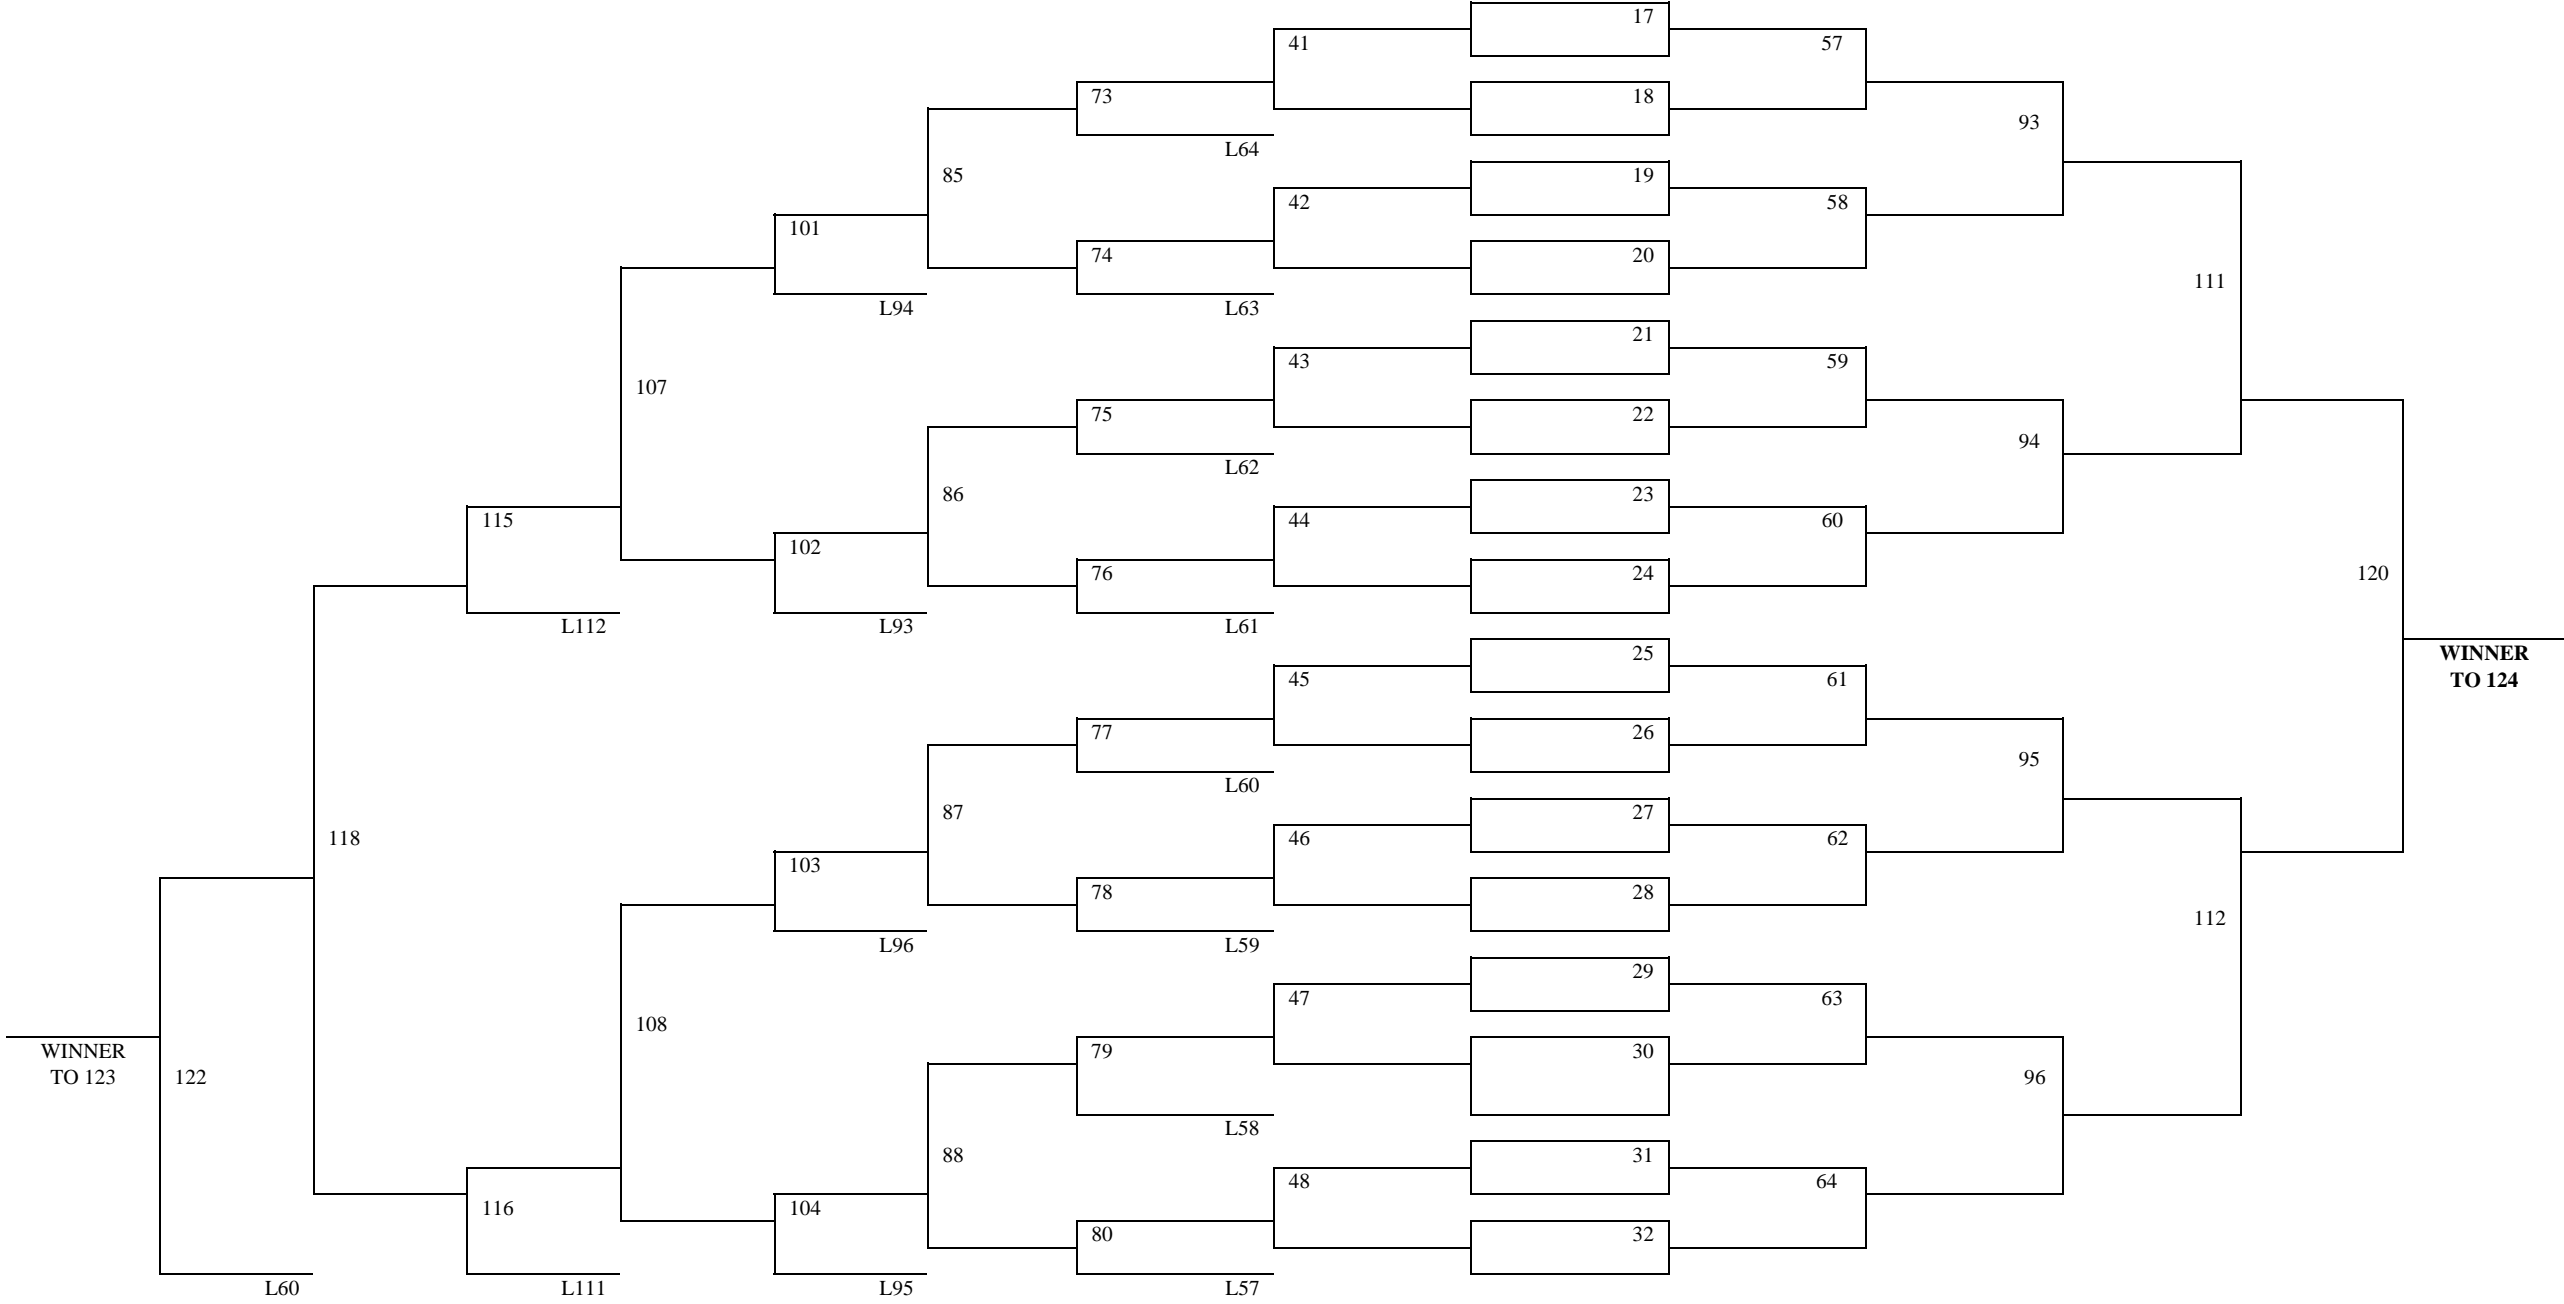

# 64 Player Double Elimination

### 64 Player Double Elimination