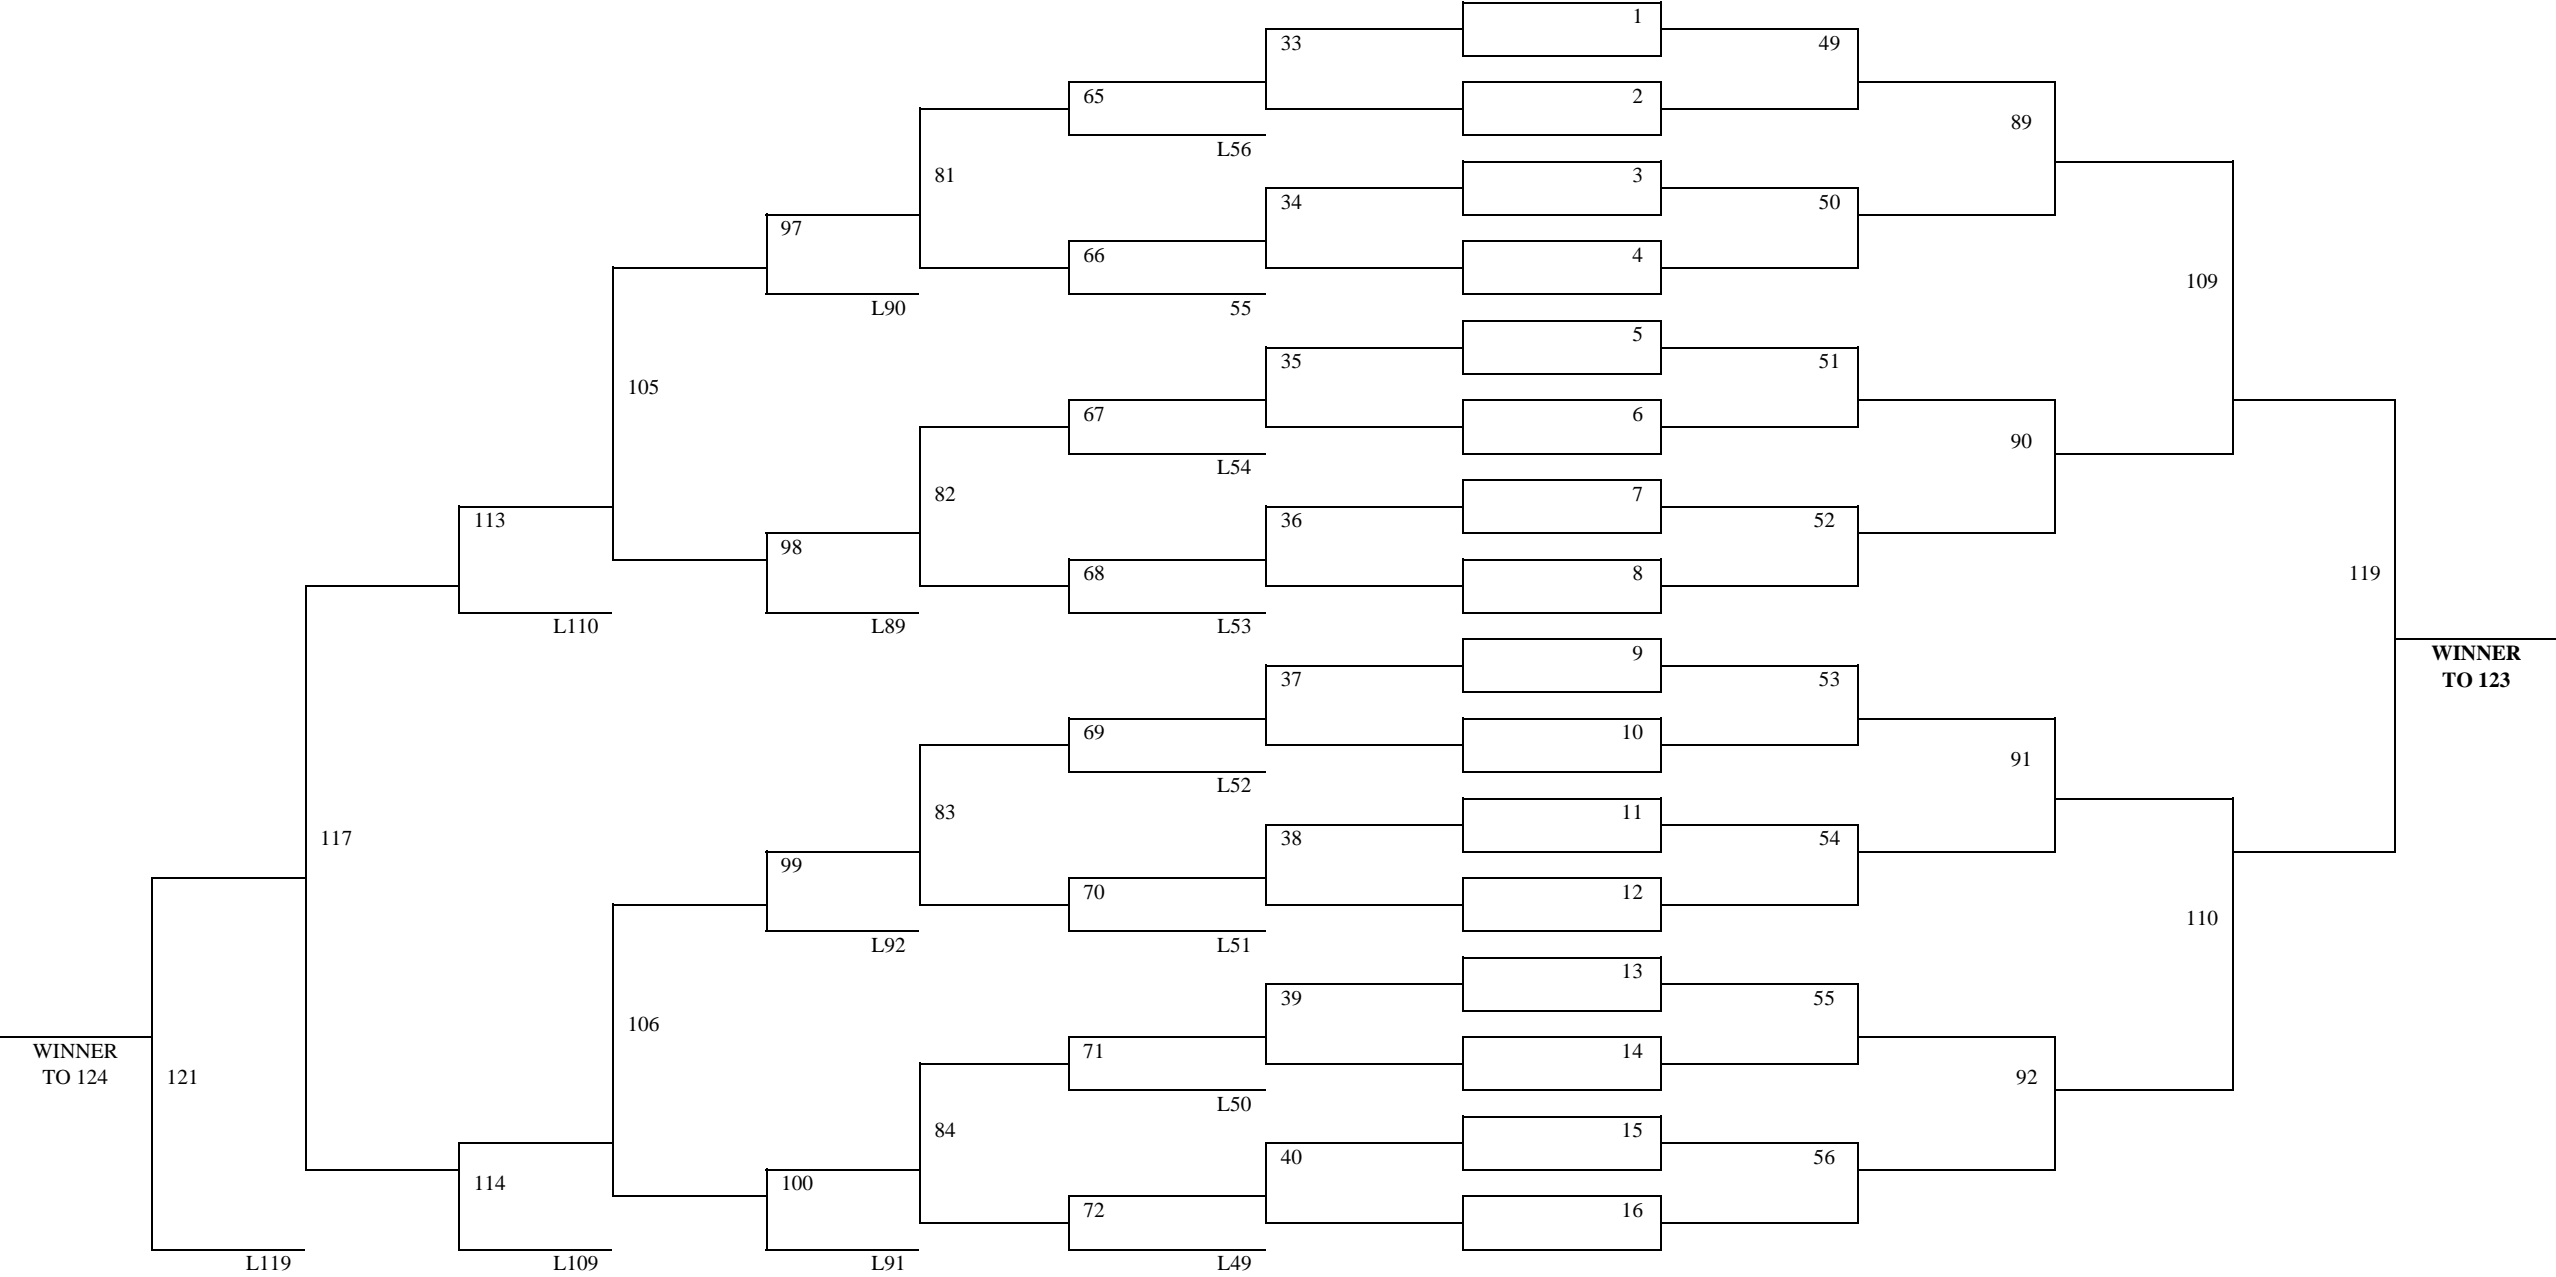

# 64 Player Double Elimination

### 64 Player Double Elimination